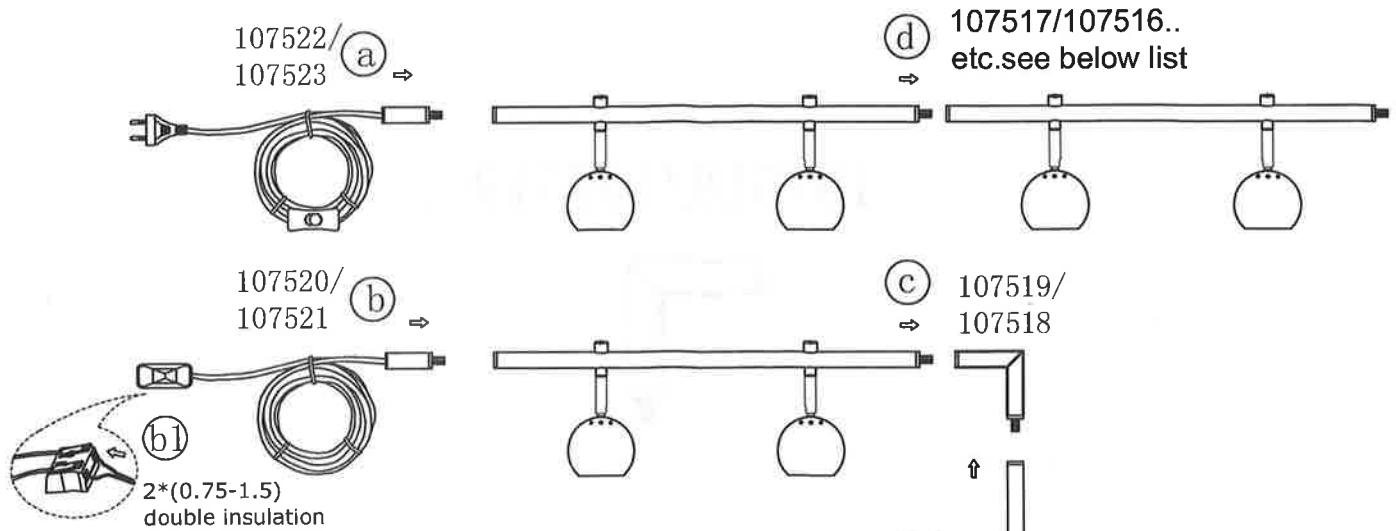

EXPAND

DESIGN BY MARKSLÖJD

107518/107519/107520/107521/107522/107523

107518/107519

107520/107521

107522/107523

Markslöjd AB
Gränevägen 5 S-511 62 Skene
Sweden
www.markslöjd.com

EXPAND

DESIGN BY MARKSLÖJD

d: with different head or length

- 107515 GU10 Cylinder WH 50L
- 107517 GU10 Round WH 50L
- 107513 E27 Cylinder WH 50L
- 107514 GU10 Cylinder SN 50L
- 107516 GU10 Round SN 50L
- 107510 E27 Cylinder SN 50L
- 107524 GU10 Cylinder WH 70L
- 107525 GU10 Round WH 70L
- 107526 E27 Cylinder WH 70L
- 107541 GU10 Cylinder SN 70L
- 107542 GU10 Round SN 70L
- 107543 E27 Cylinder SN 70L

Important dimensions of drilling holes!