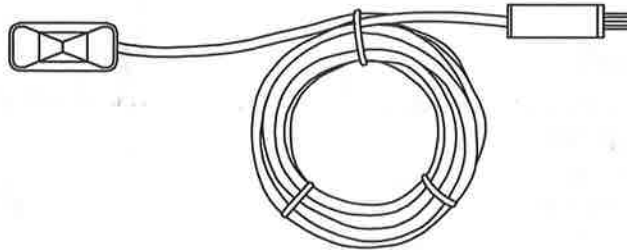

EXPAND

DESIGN BY MARKSLÖJD

107518/107519/107520/107521/107522/107523

107518/107519

107520/107521

107522/107523

Markslöjd AB
Gränevägen 5 S-511 62 Skene
Sweden
www.markslöjd.com

EXPAND

DESIGN BY MARKSLÖJD

d: with different head or length

- 107515 GU10 Cylinder WH 50L
- 107517 GU10 Round WH 50L
- 107513 E27 Cylinder WH 50L
- 107514 GU10 Cylinder SN 50L
- 107516 GU10 Round SN 50L
- 107510 E27 Cylinder SN 50L
- 107524 GU10 Cylinder WH 70L
- 107525 GU10 Round WH 70L
- 107526 E27 Cylinder WH 70L
- 107541 GU10 Cylinder SN 70L
- 107542 GU10 Round SN 70L
- 107543 E27 Cylinder SN 70L

Important dimensions of drilling holes!