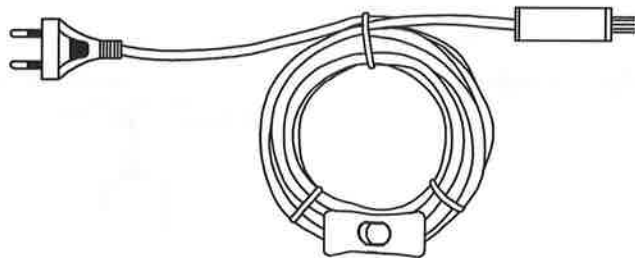

107522/107523