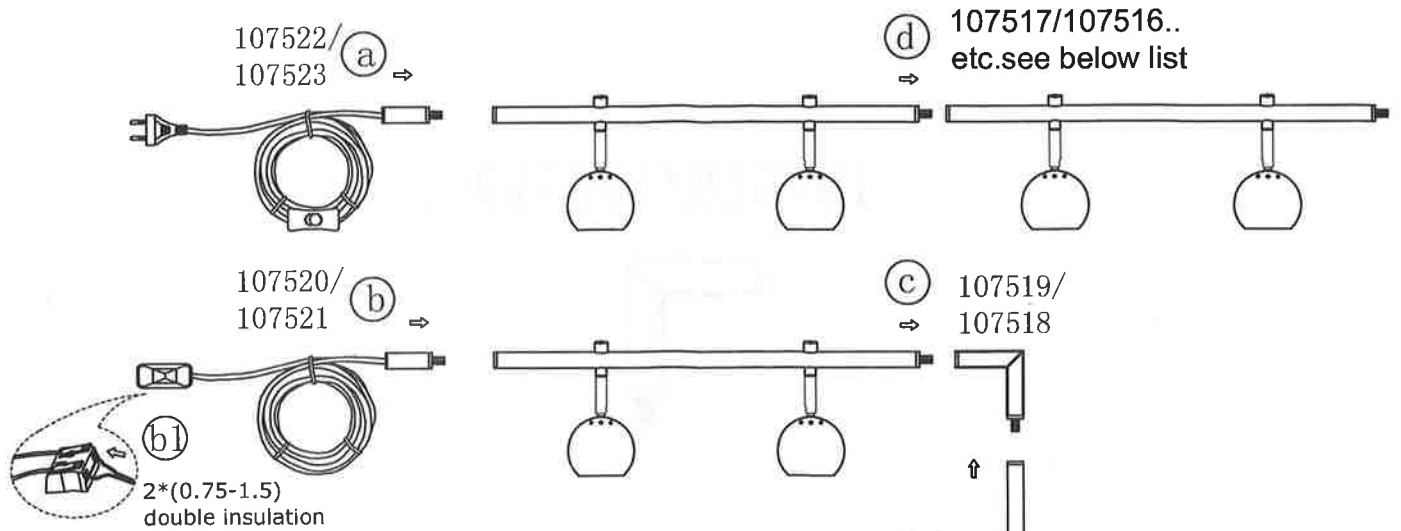

EXPAND

DESIGN BY MARKSLÖJD

107518/107519/107520/107521/107522/107523

107518/107519

107520/107521

107522/107523

Markslöjd AB
Gränevägen 5 S-511 62 Skene
Sweden
www.markslöjd.com

EXPAND

DESIGN BY MARKSLÖJD

d: with different head or length

- 107515 GU10 Cylinder WH 50L
- 107517 GU10 Round WH 50L
- 107513 E27 Cylinder WH 50L
- 107514 GU10 Cylinder SN 50L
- 107516 GU10 Round SN 50L
- 107510 E27 Cylinder SN 50L
- 107524 GU10 Cylinder WH 70L
- 107525 GU10 Round WH 70L
- 107526 E27 Cylinder WH 70L
- 107541 GU10 Cylinder SN 70L
- 107542 GU10 Round SN 70L
- 107543 E27 Cylinder SN 70L

Important dimensions of drilling holes!