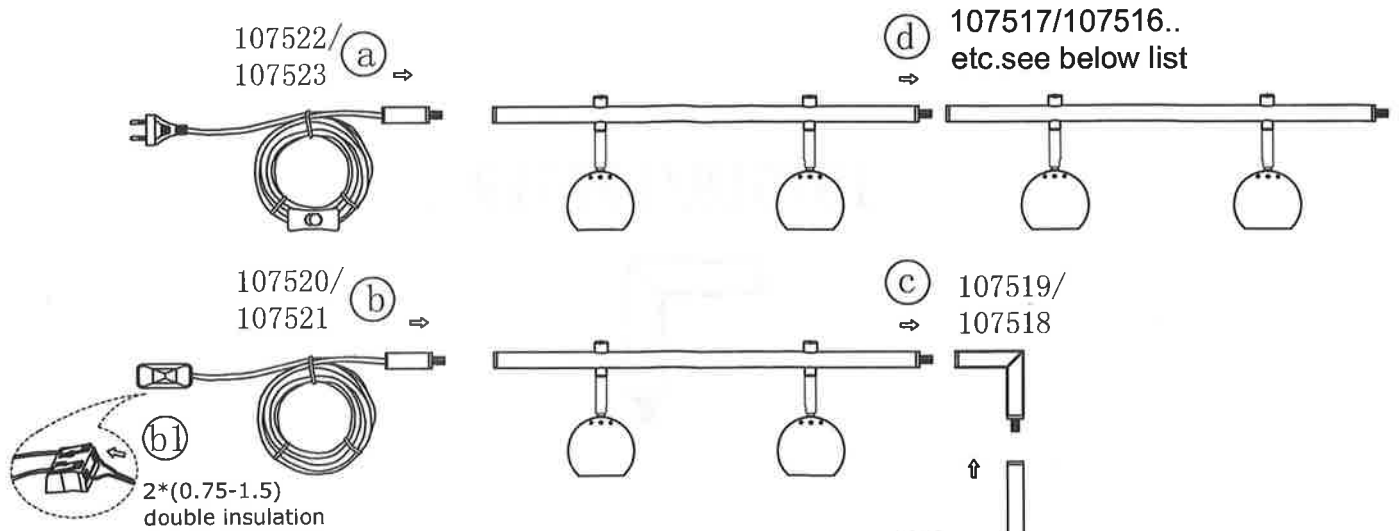

EXPAND

DESIGN BY MARKSLÖJD

107518/107519/107520/107521/107522/107523

107518/107519

107520/107521

107522/107523

Markslöjd AB
Gränevägen 5 S-511 62 Skene
Sweden
www.markslöjd.com

EXPAND

DESIGN BY MARKSLÖJD

d: with different head or length

- 107515 GU10 Cylinder WH 50L
- 107517 GU10 Round WH 50L
- 107513 E27 Cylinder WH 50L
- 107514 GU10 Cylinder SN 50L
- 107516 GU10 Round SN 50L
- 107510 E27 Cylinder SN 50L
- 107524 GU10 Cylinder WH 70L
- 107525 GU10 Round WH 70L
- 107526 E27 Cylinder WH 70L
- 107541 GU10 Cylinder SN 70L
- 107542 GU10 Round SN 70L
- 107543 E27 Cylinder SN 70L

Important dimensions of drilling holes!