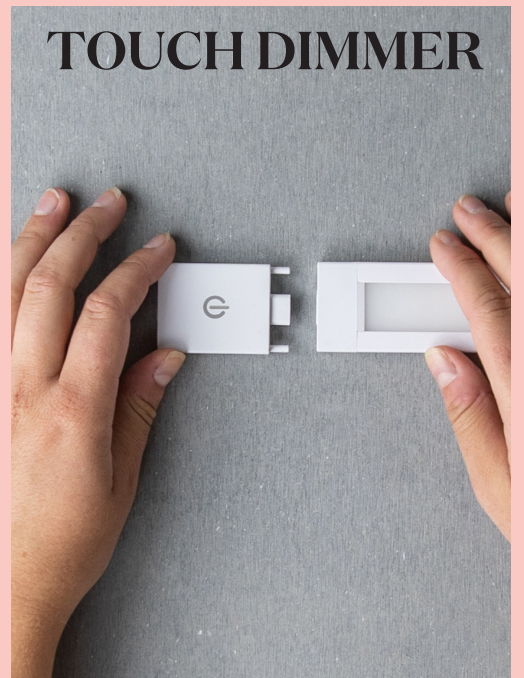

TOUCH DIMMER