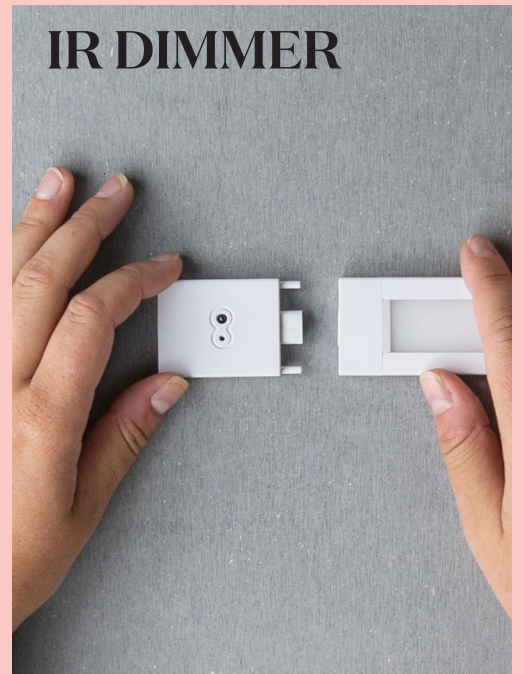

Get Inspired!

Use Combine as a functional working light over your kitchen bench.

TOUCH DIMMER

IR DIMMER

CORNER CONNECTOR