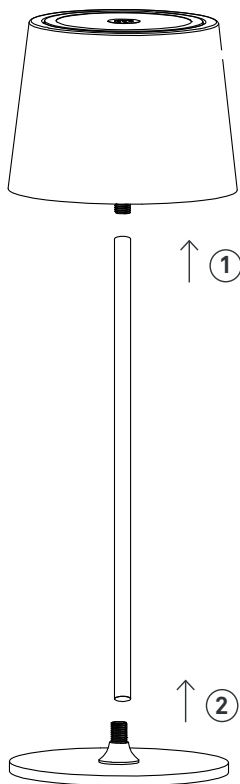

Instructions

Fiore

Rechargeable Table lamp

Fiore Art. No. 108654

Step 1

Screw the lampshade on top of the base

Step 2

Screw the plate to the bottom of the base